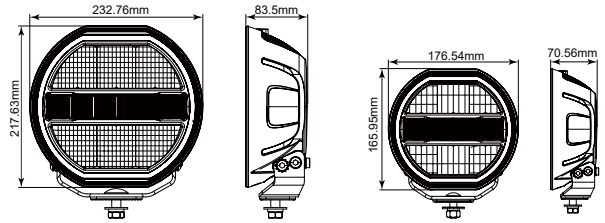

BLACKOUT SERIES

MAXLINE

MAXLINE 7"

MAXLINE 9"

751080711CRS

751440911CRS

1 Pieza

751080721CRS

751440921CRS

2 Piezas

Características:

- Novedoso diseño ovalado de la carcasa lisa sin bisel y tornillos manufacturada en aluminio con recubrimiento anticorrosión.
- Lente de policarbonato con revestimiento duro para evitar arañazos.
- Soporte resistente de 4 mm de S.S.304 para resistir las vibraciones
- Respirador único tipo tapa para dejar salir la humedad.
- Soporte de seguridad doble con 2 pernos en cada lado
- Se venden como una sola pieza o juegos de 2 piezas
- Arnés de instalación incluido
- Novedoso diseño ovalado de la carcasa lisa sin bisel y tornillos manufacturada en aluminio con recubrimiento anticorrosión.
- Disponible en optica Driving con Dual Mode para modo carretera y offroad
- Anillo luminoso integrado con luz independiente en dos colores: Ambar y Blanco (DRL)