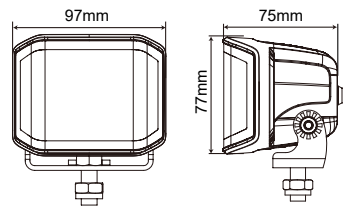

Power :	70W
Raw Lumen :	8400lm
Voltage :	10-30V DC
Amp Draw :	3.24/12V 1.65/24V
Colour Temperature:	5700K
Beam :	Spot & Flood