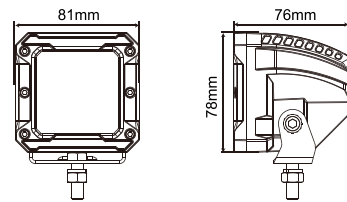

LED chip:	6pcs*3W
Power:	18W
Raw Lumen:	1620lm
Voltage:	10-30V DC
Lux@10m:	350 (Spot) 18 (Flood)
Beam:	Spot & Flood

Características:

- Cuatro biseles de colores intercambiables, incluidos.
- Arnés de instalación incluido
- Disponibles en Óptica Spot y Flood
- Montaje disponible solamente con base
- Se venden en juegos de 2 piezas y 4 piezas