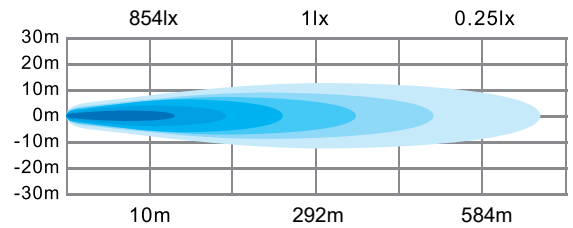

BLACKOUT SERIES

SIXLINE

Spot Beam