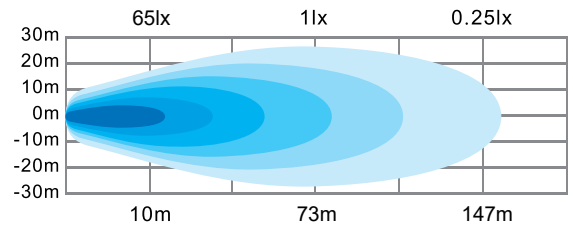

Flood Beam

Características:

- Nuevo look completamente liso sin tornillos al frente.
- Reflector, montaje, bisel y tornillos totalmente negros.
- Se venden en juegos de 2 piezas.
- Arnés de instalación incluido.
- Disponibles en Óptica Spot o Flood.
- Opción de montaje al ras o con base.