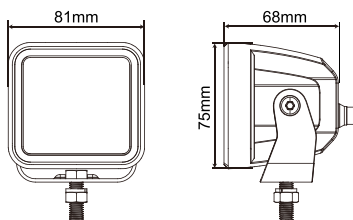

Características:

- Nuevo look completamente liso sin tornillos al frente.
- Reflector, montaje, bisel y tornillos totalmente negros.
- Se venden en juegos de 2.
- Arnés de instalación incluido.
- Disponibles en óptica Spot o flood.
- Opción de montaje al ras o con base.
- Tres diferentes tamaños 3", 2.75" y extendidos.

CUBEIT 3"

LED chip :	4pcs*10W
Power :	40W
Raw Lumen :	4800lm
Voltage :	10-30V DC
Amp Draw :	3.39/12V 1. 62/24V
Colour Temperature:	6000K
Lux@10m :	736 (Spot) 28 (Flood)
Beam :	Spot & Flood