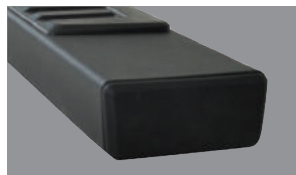

Choose the Style

Elige el Estilo

- A - 6" OE Xtreme II / 6" Platinum II
- B - 6" OE Xtreme / 6" Platinum
- C - 5" OE Xtreme Composite / 5" Platinum XL
- D - 5" OE Xtreme Low Profile / 5" Platinum
- E - 5" 1000 Series / 5" Fusion
- F - 4" 1000 Series / 4" Fusion

Choose the finish

Elige el Acabado

Black composite
Negro

Textured black powder coat
Negro Texturizado

Chrome composite
Cromado

Polished stainless
Inoxidable

ACCESSORIES

GO RHINO LED BARS / BARRAS LED