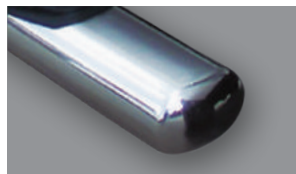

Choose the finish

Elige el Acabado

Black composite
Negro

Textured black powder coat
Negro Texturizado

Chrome composite
Cromado

Polished stainless
Inoxidable

ACCESSORIES

GO RHINO LED BARS / BARRAS LED