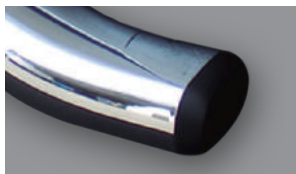

Choose the finish

Elige el Acabado

Black composite
Negro

Textured black powder coat
Negro Texturizado

Chrome composite
Cromado

Polished stainless
Inoxidable

ACCESSORIES

GO RHINO LED BARS / BARRAS LED