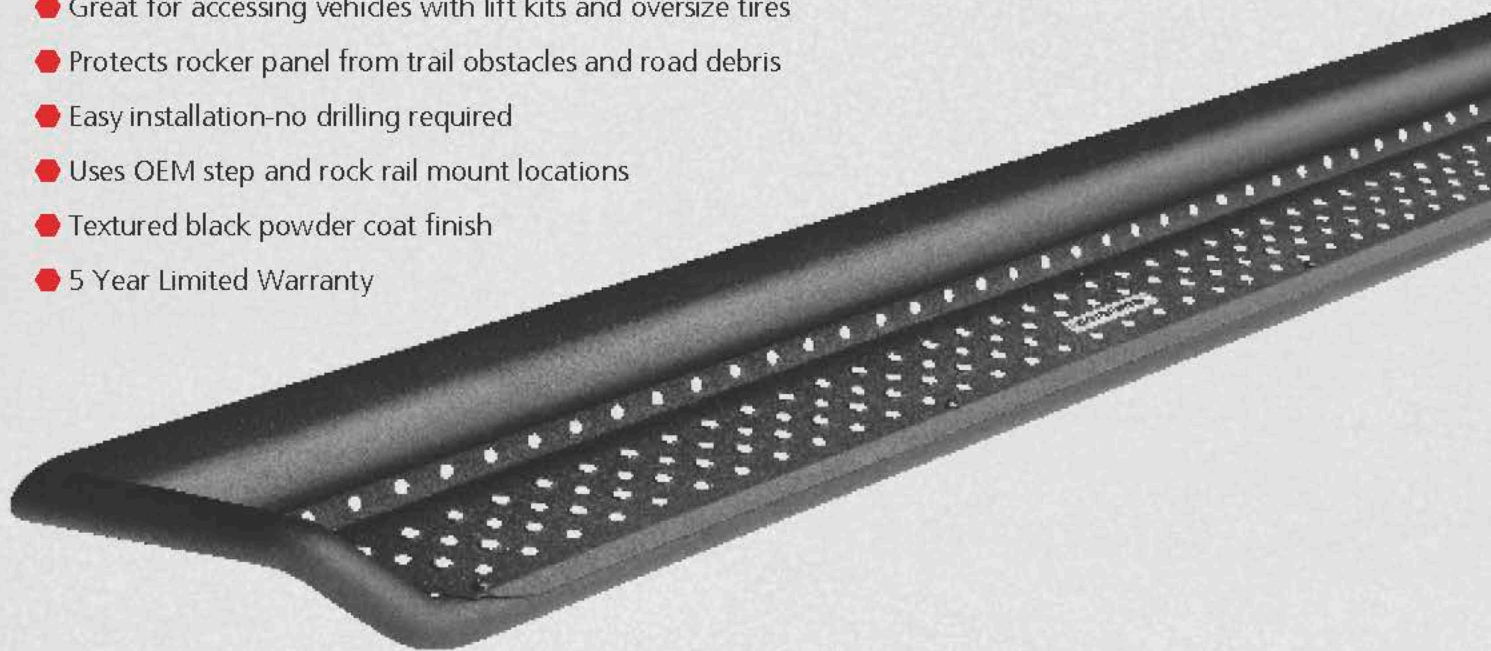

FEATURES:

- Full length drop down step
- Provides sturdy full length step area for enhanced access
- Great for accessing vehicles with lift kits and oversize tires
- Protects rocker panel from trail obstacles and road debris
- Easy installation-no drilling required
- Uses OEM step and rock rail mount locations
- Textured black powder coat finish
- 5 Year Limited Warranty