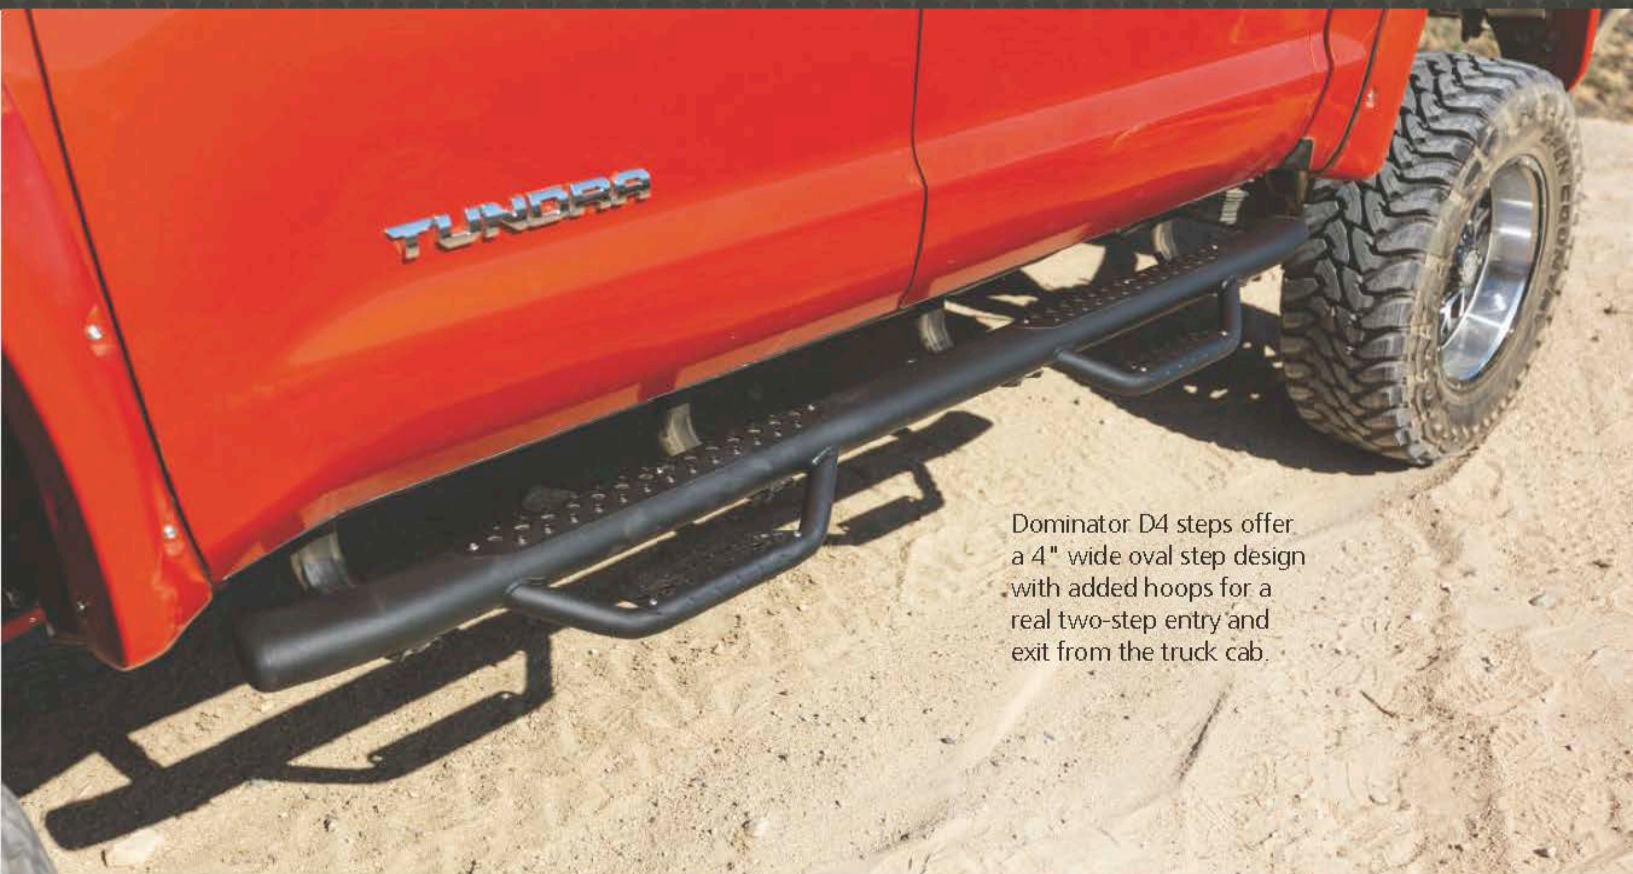

DOMINATOR D4 DUAL-STEP® SIDE STEPS

Dominator D4 steps offer a 4" wide oval step design with added hoops for a real two-step entry and exit from the truck cab.

The Dominator D4 has an exclusive Dual-Step® design that presents an upper and lower step up to the cab for the perfect step up assist for taller, lifted trucks with oversized tires. The steps sit further away from the vehicle to allow the main bar to be used as a step for safe entry and exit in addition to the hoop step.

FEATURES:

- Main bar and lower hoops feature extra-wide patented punched galvanized steel removable step pads for extra grip (US Patent No. D717,708)
- Simple, no-drill installation on most applications
- Available in two finishes: textured black powder coat (5-year limited warranty), or polished stainless finish (Limited lifetime warranty)