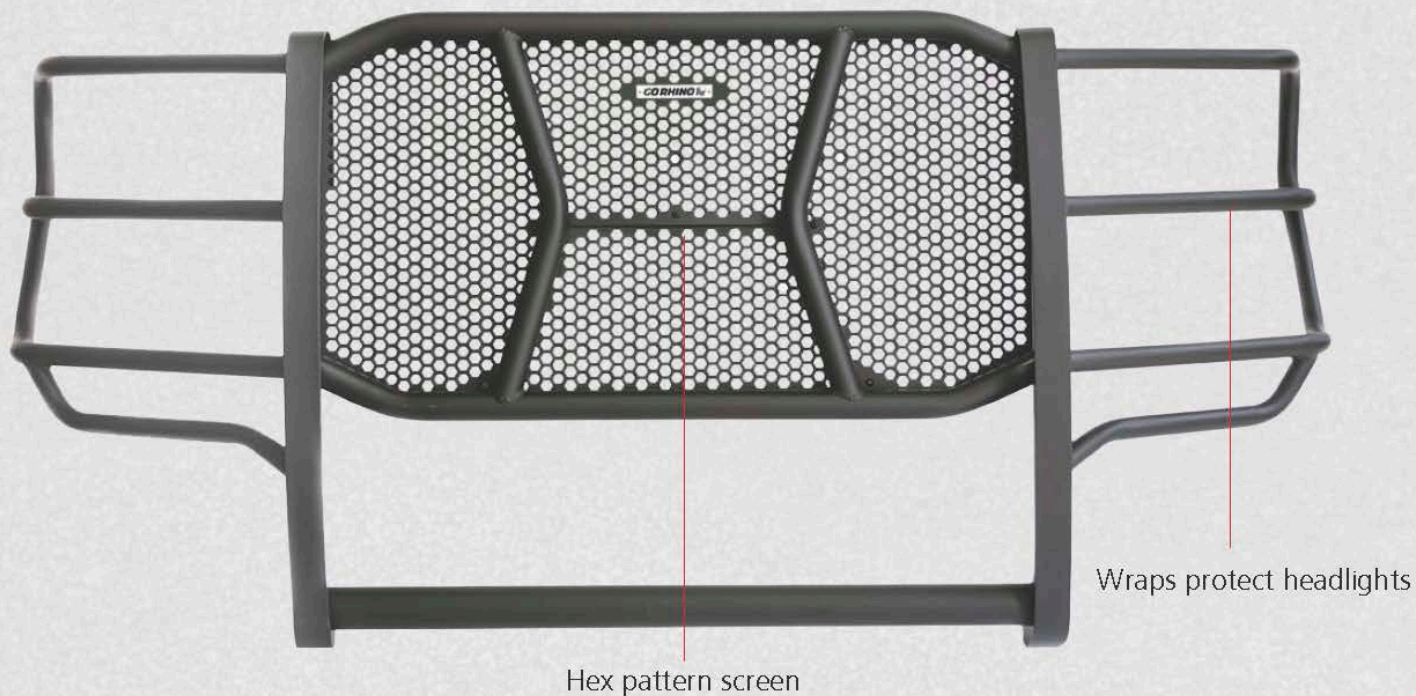

FEATURES:

- Heavy duty fully welded construction
- Mounted in four locations for added strength to eliminate vibration
- 2" OD schedule bottom pipe
- Center screen with hex punch pattern protects vehicle grille
- Includes all mounting brackets and hardware
- No drilling required
- Textured black powder coat finish with a 2-year limited warranty