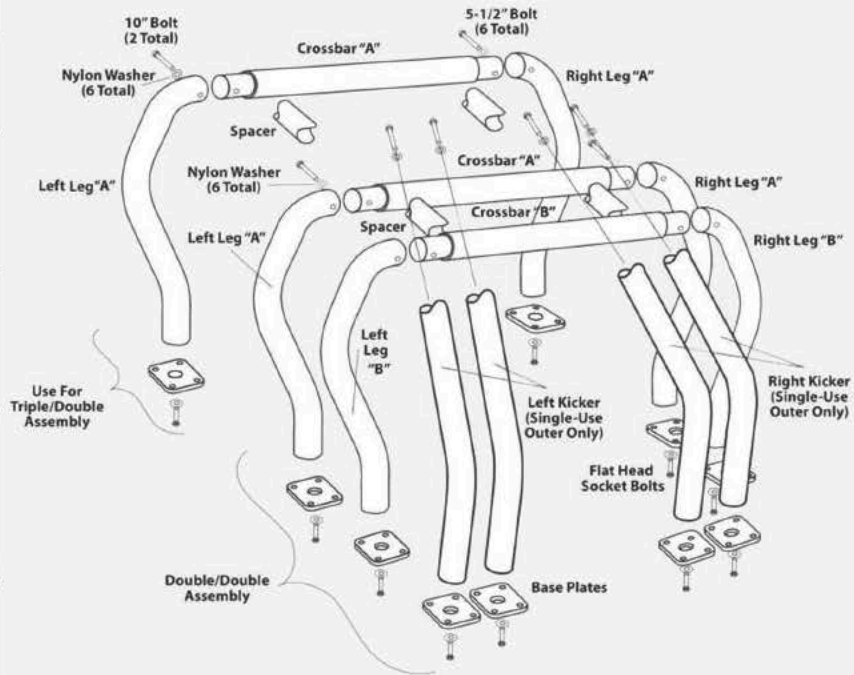

HOW TO ORDER BED BARS:

Single-Single	Parts Needed: 1 Main Bar, 1 set of kickers.
Double-Single	Parts Needed: 1 Main Bar, 1 Optional Add-on Bar, 1 set of kickers
Double-Double	Parts Needed: 1 Main Bar, 1 Optional Add-on Bar, 2 sets of kickers
Triple-Single	Parts Needed: 1 Main Bar, 2 Optional Add-on Bars, 1 set of kickers, 1 Triple Assembly Kit
Triple-Double	Parts Needed: 1 Main Bar, 2 Optional Add-on Bars, 2 sets of kickers, 1 Triple Assembly Kit