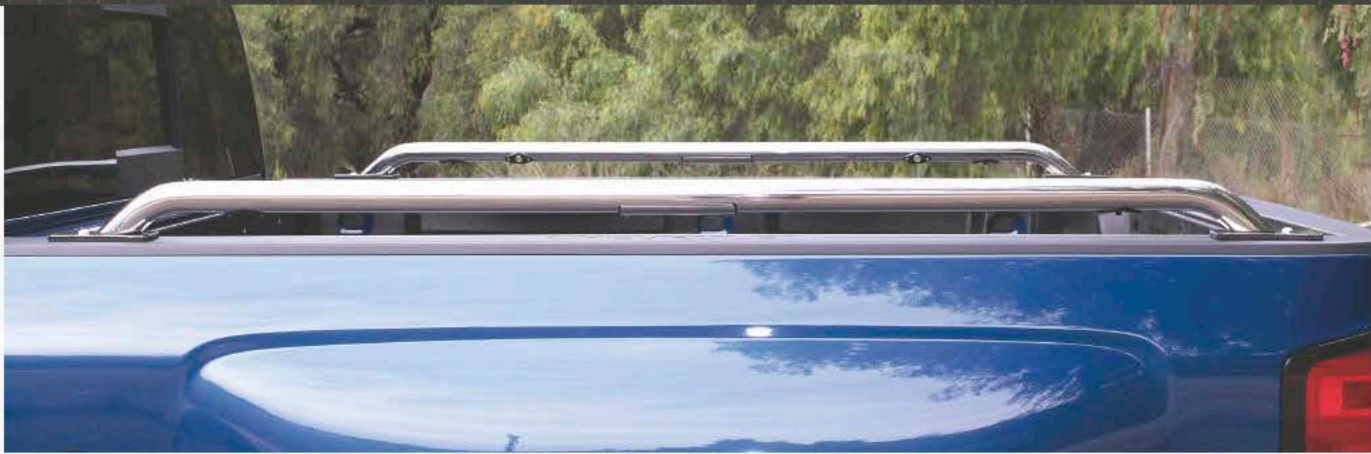

Part #900B (sold separately)

Polished Stainless

Part #900PS (sold separately)

LED BED RAILS

LED Bed Rails are designed to both protect and illuminate the truck bed. A pair of super bright LED's located on each rail light up the cargo area and are activated by weather-sealed switches located at the cab and tailgate ends for easy access.